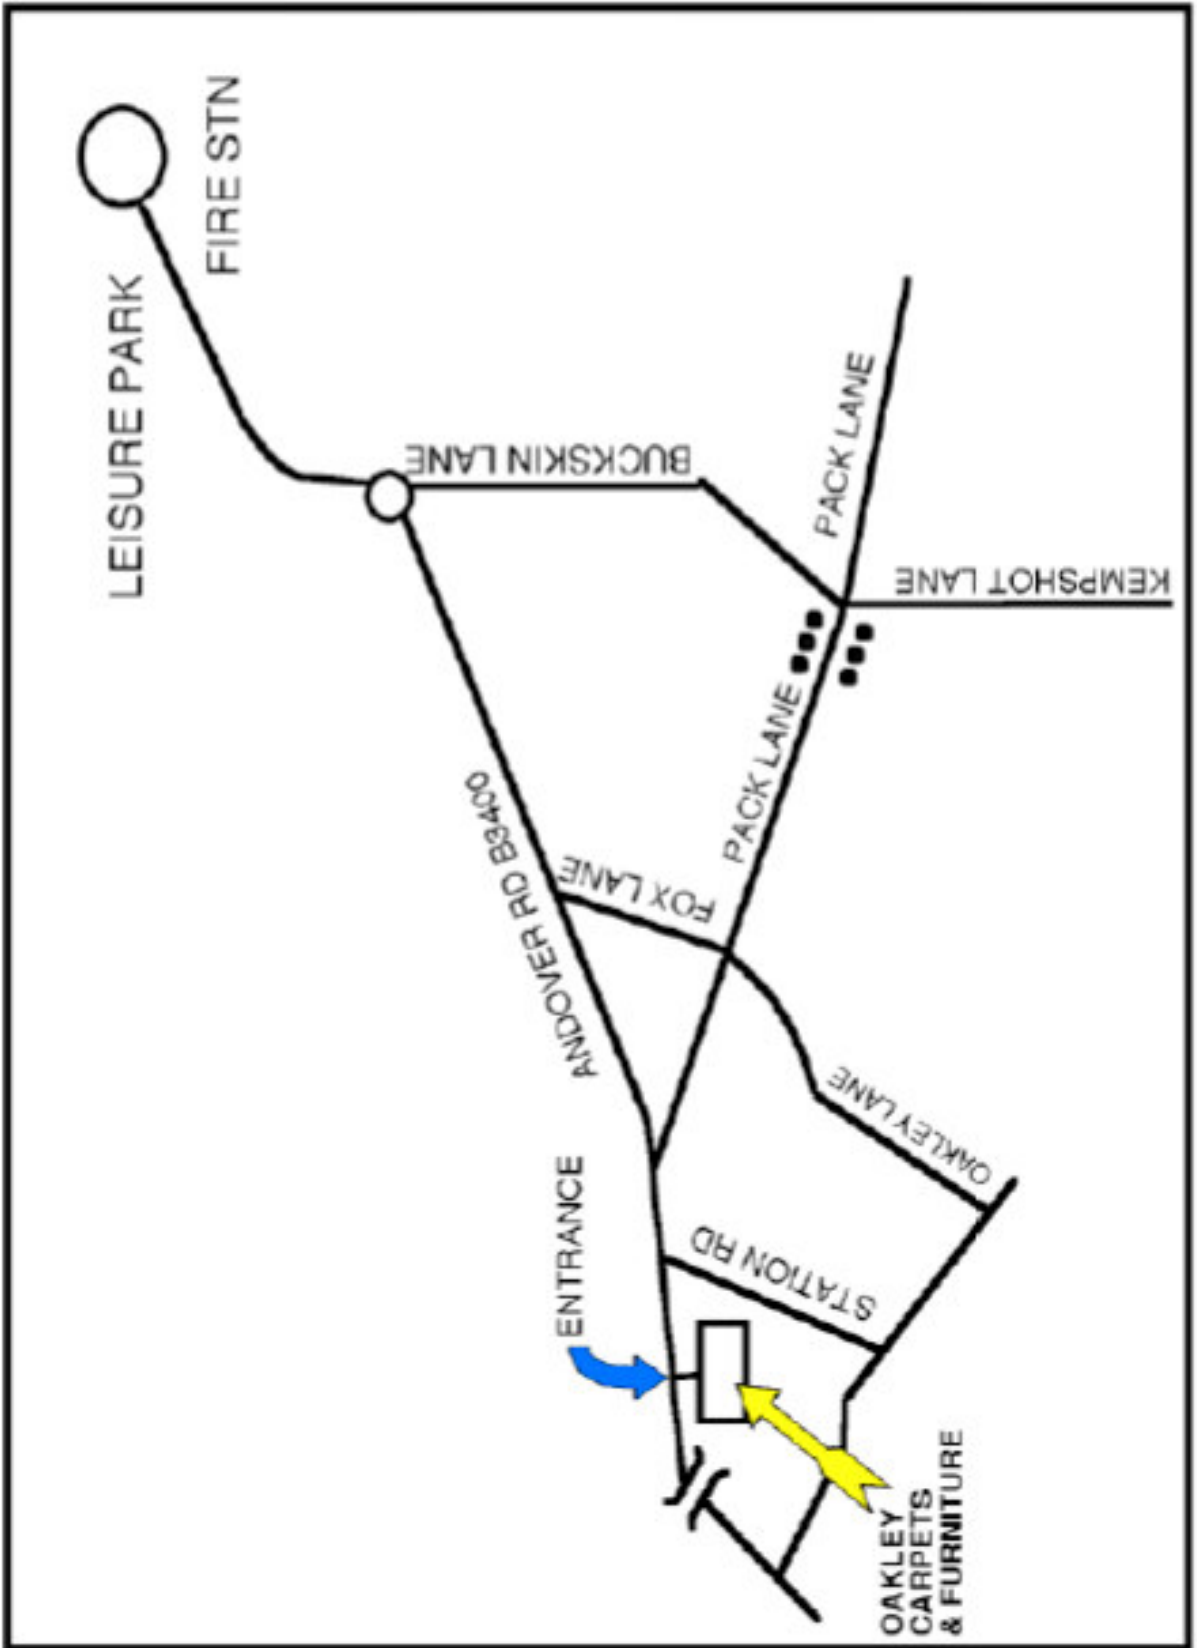

OAKLEY CARPETS AND FURNITURE

MARCH 2009

FURNITURE CATALOGUE

SHOWROOM;
THE OLD RAILWAY STATION
ANDOVER ROAD
OAKLEY
BASINGSTOKE
RG23 7HA

OPEN TIMES MONDAY – FRIDAY 9am – 5pm
CLOSED WEDNESDAY
SATURDAY 10am – 4pm
Tel; (01256) 782070

www.oakley-furnishing.co.uk

WORCESTER

RENO

ETTY

TUSCANY

**A SELECTION OF OUR CANE FURNITURE RANGES
MANY MORE AVAILABLE**

TORONTO

□

Cane